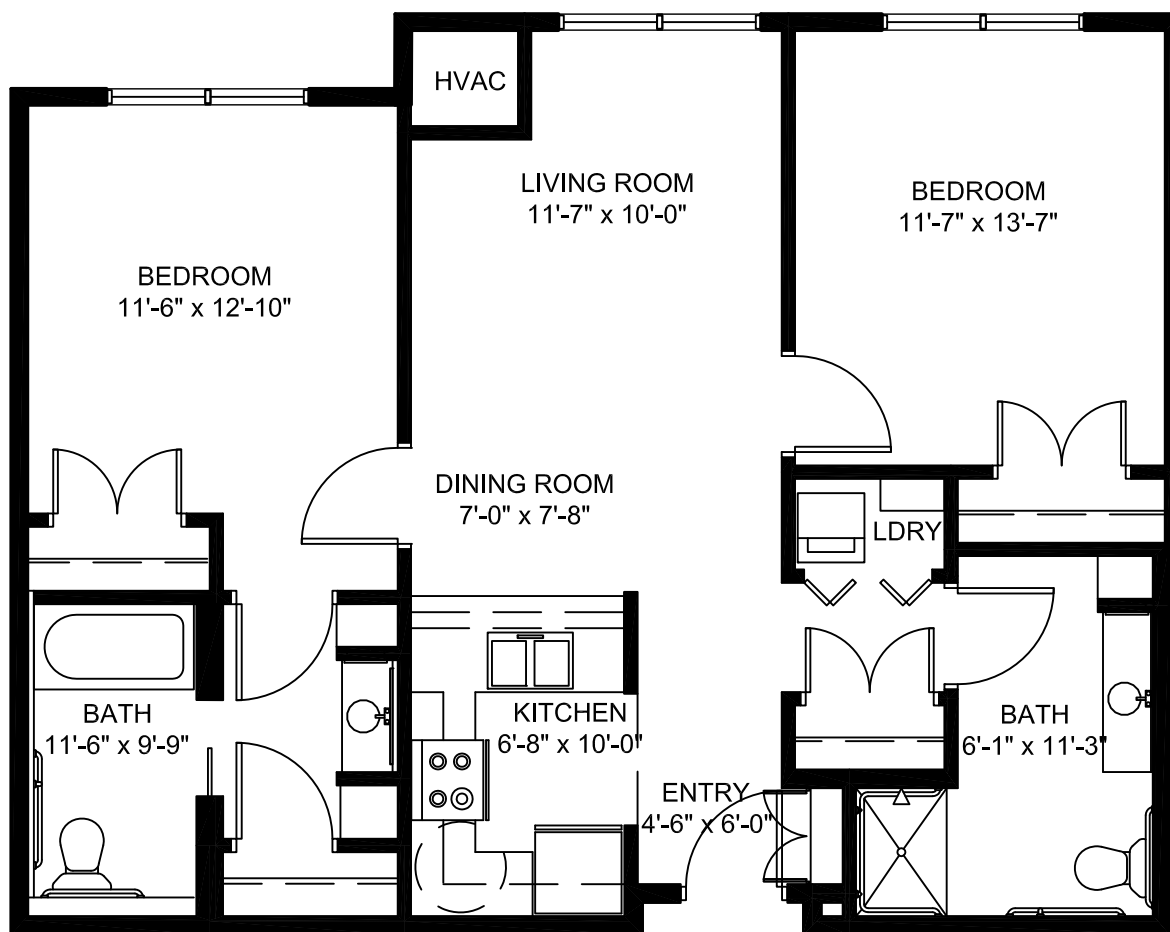

CRYSTAL SEASONS

LIVING COMMUNITY

The Thro Company

UNIT B3

940 sq. ft.

UNIT B1 similar at 900 sq. ft.