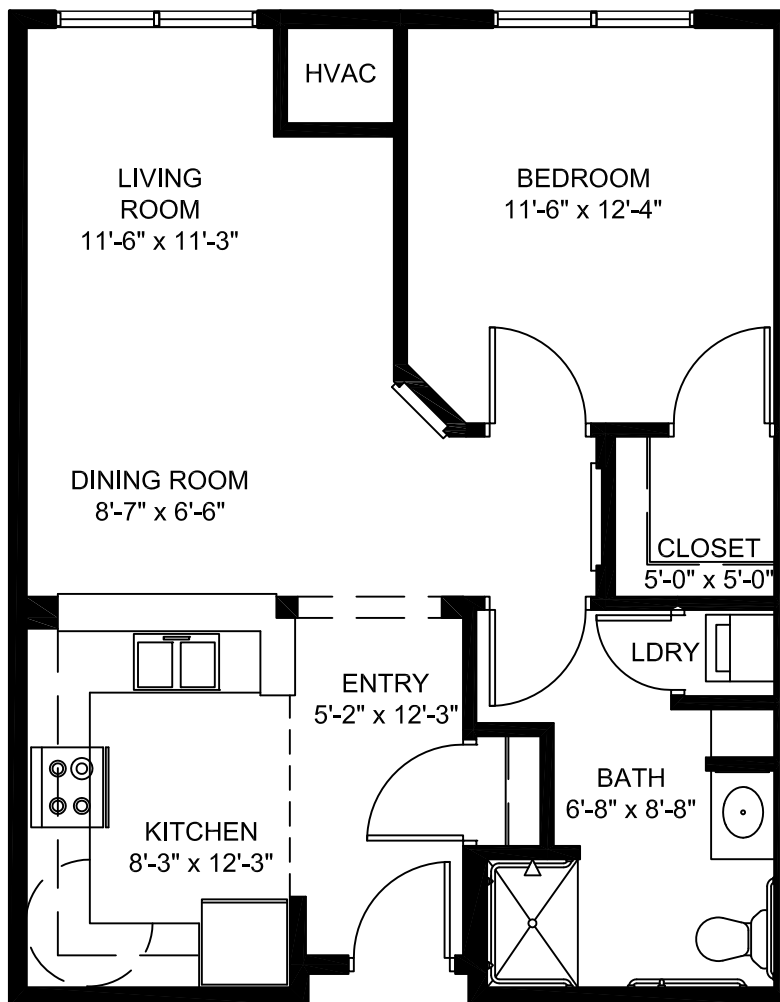

CRYSTAL SEASONS

LIVING COMMUNITY

The Thro Company

UNIT A

700 sq. ft.