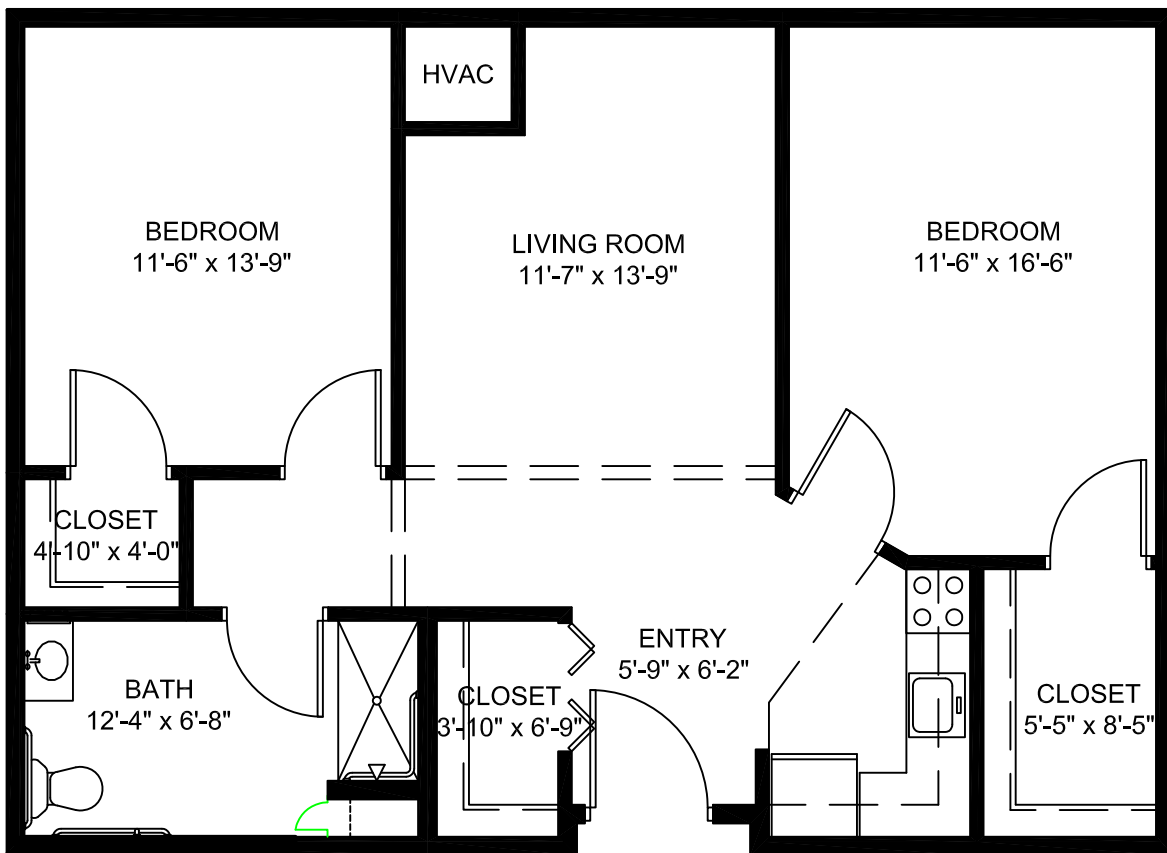

CRYSTAL SEASONS

LIVING COMMUNITY

The Thro Company

UNIT E2

890 sq. ft.