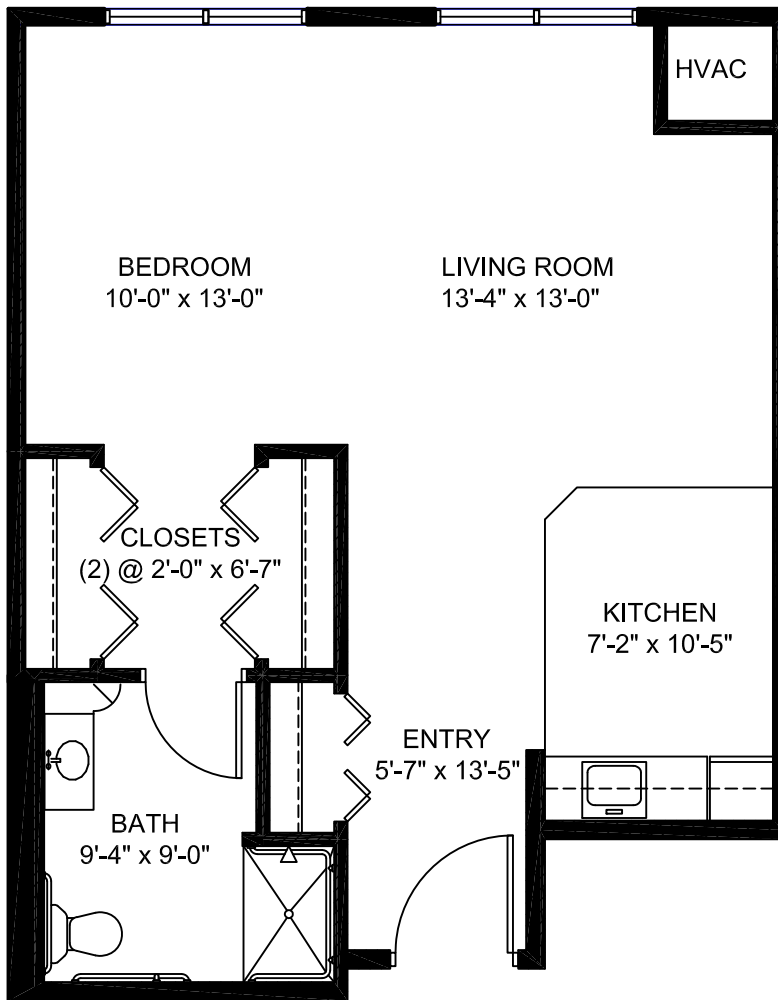

CRYSTAL SEASONS

LIVING COMMUNITY

The Thro Company

UNIT C3

650 sq. ft.

ADA UNIT C2 similar at 600 sq. ft.