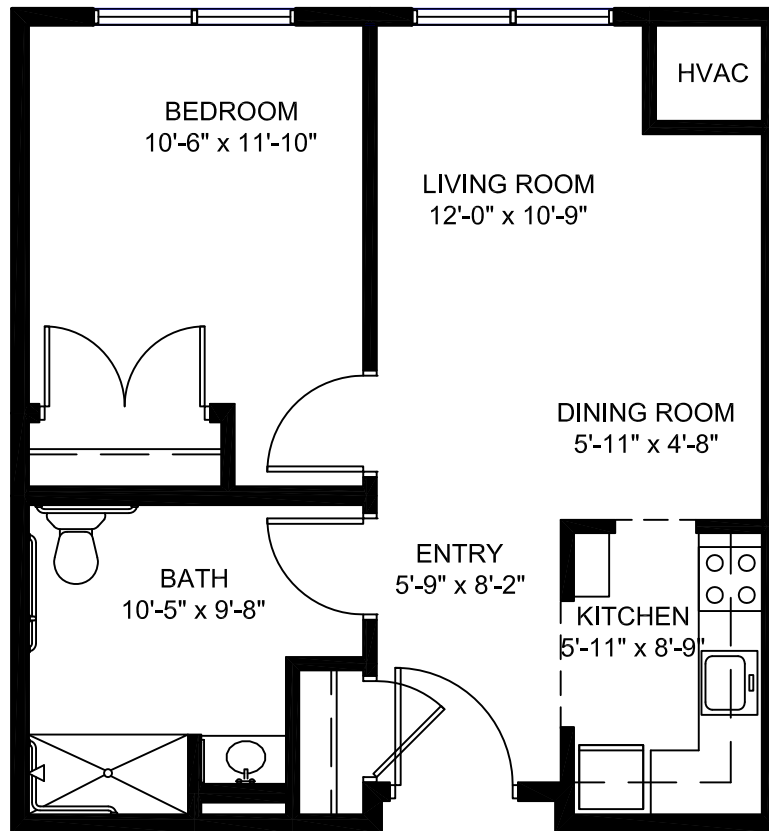

CRYSTAL SEASONS

LIVING COMMUNITY

The Thro Company

UNIT D

560 sq. ft.

ADA UNIT D3 similar at 600 sq. ft.